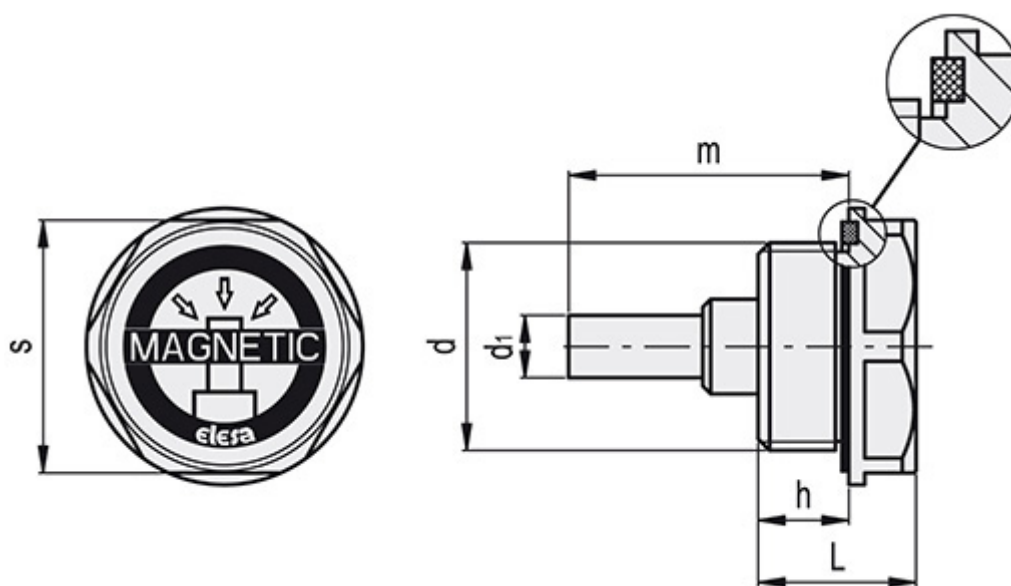

Article number: 2311059757  
Description: Elesa Magnetic plug  
TMB-HT-32-M26x1,5

## Measures

d1	= 8
e	= M26x1,5
h	= 11.5
L	= 20
m	= 35.5
s	= 32
Weight	= 45